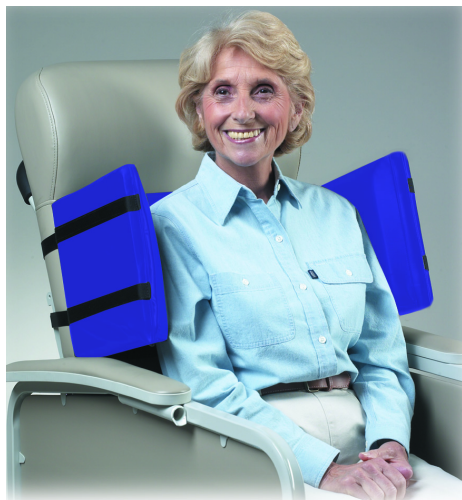

## Universal Chair Side Wings

***The universal chair side wings can be placed in any wheel or geri-chair and provide comfortable lateral positioning control for the resident.***

- Improves sitting posture when chair is in upright or reclined position
- Prevents sideward movement when chair is reclined
- Foam padded for comfort
- Low-Shear II wipe-clean outer cover reduces skin damaging friction
- Secures to all wheelchairs and geri-chairs

Reorder#	Description	Size	Unit
706319	Universal Chair Side Wings	18.5"W x 10"D x 10"H	EA