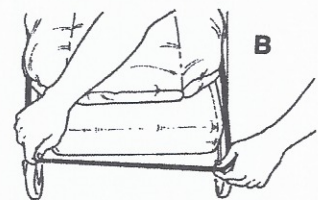

GERI-CHAIR COZY SEAT

Reorder #	Description	Unit
703002	Geri-Chair Cozy Seat/Backrest and seat	Each
703003	Geri-Chair Cozy Seat/Backrest, Seat, leg-rest	Each

Purpose

Skil-Care's Geri-Chair Cozy Seat provides comfort, pressure relief, and protection against skin tears. Designed to fit all styles of geri-chairs, the Cozy-Seat is reversible.

Instructions for Use

(Follow steps 1-3 for models 703002 and 703003.)

1. Place Cozy-Seat on geri-chair with label indicating "TOP" positioned at the top of the backrest.
2. Drape armrest cushions over armrests.
3. Take loose piece of hook and place it under the armrest in-line with the loop strap in Fig. 1. Then wrap the strap under the armrest and adhere to the hook as shown in Fig. 2.
4. Secure straps behind backrest/ (Illustration A)
5. (For model 703003) Secure elastic band around leg-rest. (Illustration B)