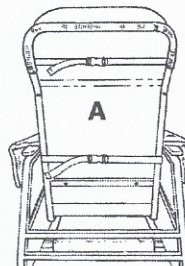

GERI-CHAIR COZY SEAT

Reorder #	Description	Unit
703002	Geri-Chair Cozy Seat/Backrest and seat	Each
703003	Geri-Chair Cozy Seat/Backrest, Seat, leg-rest	Each

Purpose

Skil-Care's Geri-Chair Cozy Seat provides comfort, pressure relief, and protection against skin tears. Designed to fit all styles of geri-chairs, the Cozy-Seat is reversible.

Instructions for Use

(Follow steps 1-3 for models 703002 and 703003.)

1. Place Cozy-Seat on geri-chair with label indicating "TOP" positioned at the top of the backrest.
2. Drape armrest cushions over armrests.
3. Take loose piece of hook and place it under the armrest in-line with the loop strap in Fig. 1. Then wrap the strap under the armrest and adhere to the hook as shown in Fig. 2.
4. Secure straps behind backrest/ (Illustration A)
5. (For model 703003) Secure elastic band around leg-rest. (Illustration B)