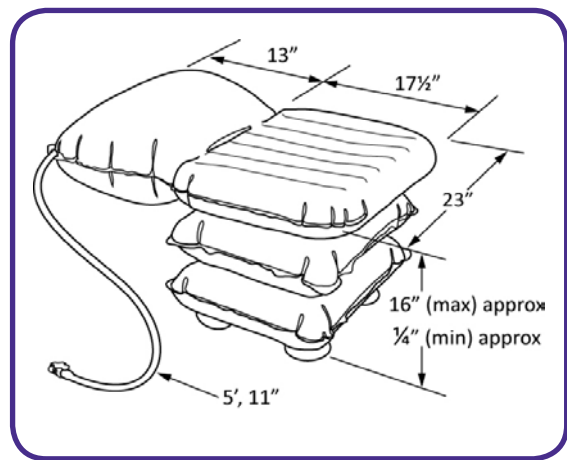

Bathing Cushion

The Bathing Cushion is used to help someone who has difficulty getting in and out of the bath tub.

Product code: MPCA030200

Easy to fit

- Fitted and removed within seconds
- Some air can be left in the backrest for greater levels of comfort
- The design adapts to the size and shape of the bath tub, so no expensive bathroom alterations are required

Simple to maintain

- Lightweight and portable, it can be removed and cleaned with ease
- Rinse with clean water after each bath and leave it to dry inflated
- Compact and easy to store
- The Reverseal® material is designed to an exceptionally high standard, with extraordinary durability, strength and performance in the toughest environments.

Mangar Health

Safe to use

- Only lowers a person into the bath tub if there is enough battery power to raise them back out again
- Battery operated – no electric cables
- Fully waterproof hand control (IP67)

Improves wellbeing

- Perfect for a person who has difficulty getting in and out of the bath tub
- The cushion deflates allowing the user to lie flat in the bath tub, fully covered in water so benefiting from the therapeutic properties of bathing
- The user can take the bathing cushion with them when travelling away
- Can be removed from the bath tub when not in use so enabling a more flexible environment for shared bathrooms

Technical Specifications

Max user weight	336 lbs
Max height	15 ¾"
Min height	Flat
Seat depth	17 ½"
Width	23"
Total product weight	4 ½ lbs
Back/headrest length	13 ¾"
Airflo Compressor	12
Lifting performance per charge	8 lifts (4 bathing cycles)