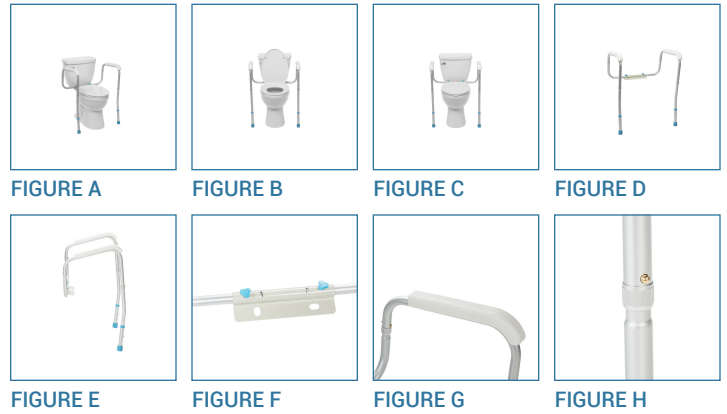

AquaSense Adjustable Toilet Safety Rails, to Floor

HCPCS:

The AquaSense® Adjustable Toilet Safety Rails make it safer and easier to get on and off the toilet, it is aesthetically nice and extremely easy to assemble.

- Both lightweight and durable the rust-resistant aluminum frame supports up to 250 lbs
- Each leg includes a non-skid, non-slip tip offering security on wet surfaces
- Find added comfort and support with plastic armrests
- Simply and quickly adjust the height for proper fit and comfort. Height adjustments on this model range from 28" to 32"

PRODUCTS	Description
770-665	AqS Toilet Rail, On-Floor, 1EA,4CV,Ret
SPECIFICATIONS	Description
Warranty	Limited Lifetime
Weight Capacity	250 lb