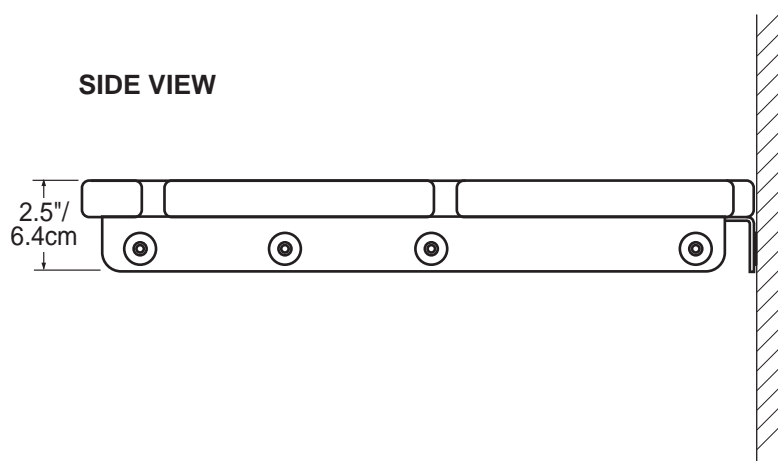

### Product Specification

The corner shower seat shall have a Laminated Bamboo seating surface. The product shall be supported by two 18.5"/47cm hidden supports.

The seat frame shall be constructed of corrosion resistant stainless steel. Product shall have a weight capacity of 500lbs / 227kg.

### Shipping Dimensions

Model	Height (H)	Width (W)	Depth (D)	Weight
WSCS	19.5" / 49.5cm	20" / 50.8cm	3.625" / 9.207cm	10lbs / 4.5kg