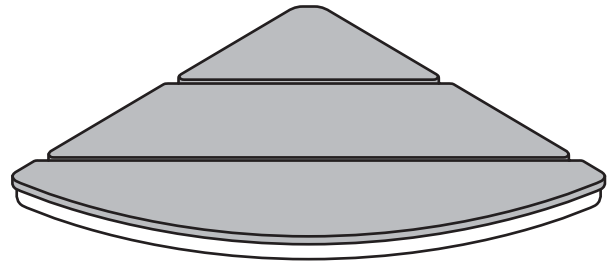

# Invisia™ Corner Seat

Elegant Spa Seating

INVISIA  
LIVE BEAUTIFULLY

### Product Specification

The corner shower seat shall have a Laminated Bamboo seating surface. The product shall be supported by two 18.5"/47cm hidden supports.

The seat frame shall be constructed of corrosion resistant stainless steel. Product shall have a weight capacity of 500lbs / 227kg.

### Key Features

- Bamboo Corner Seat
- Solid Construction and Mounting
- Hidden Mounting Brackets
- 500lbs / 227kg Weight Capacity
- Decorative Metal Trim

### Shipping Dimensions

Model	Height (H)	Width (W)	Depth (D)	Weight
WSCS	19.5" / 49.5cm	20" / 50.8cm	3.625" / 9.207cm	10lbs / 4.5kg