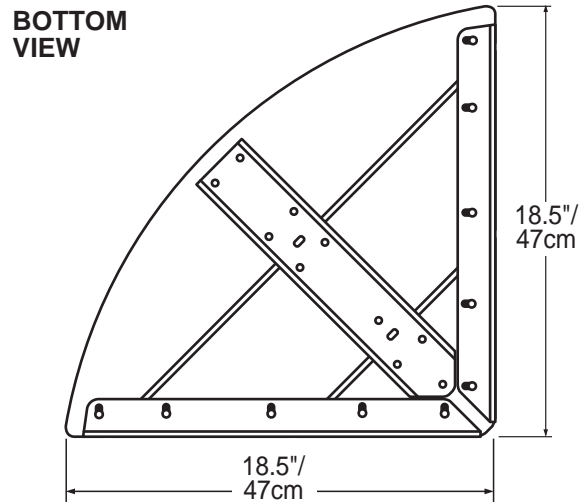

### Product Specification

The corner shower seat shall have a Laminated Bamboo seating surface. The product shall be supported by two 18.5"/47cm hidden supports.

The seat frame shall be constructed of corrosion resistant stainless steel. Product shall have a weight capacity of 500lbs / 227kg.

### Shipping Dimensions

Model	Height (H)	Width (W)	Depth (D)	Weight
WSCS	19.5" / 49.5cm	20" / 50.8cm	3.625" / 9.207cm	10lbs / 4.5kg